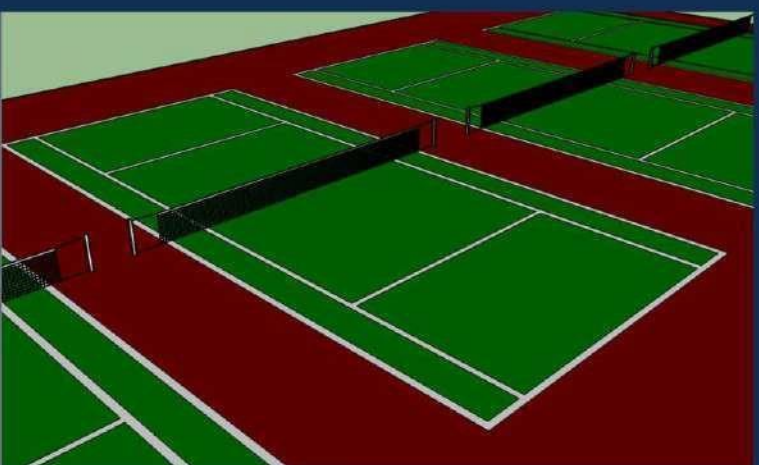

Lycee Francais - Chicago, IL

Heartland Park - Chicago, IL

Project Profile: Mokena Park District

Initial Drawings

Final Product