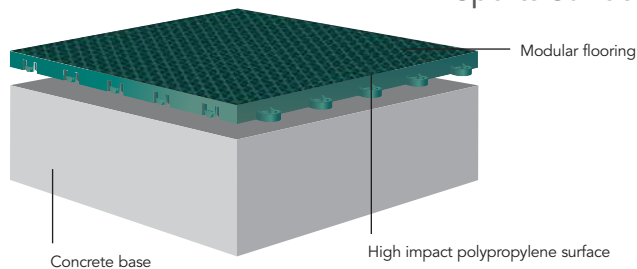

Sport Court® outdoor PowerGame™ surface is used in sports centers around the world and is the ideal solution for your facility, competition venue or backyard game court. Sport Court PowerGame goes over any new or existing hard surface, and outlasts conventional outdoor courts. Regardless of the level of play, athletes of all ages will enjoy the benefits of Sport Court competitive performance and safety at an affordable price.

### SPECS

<b>SYSTEM TYPE</b>	Modular- Polypropylene
<b>BALL BOUNCE</b>	101.8%
<b>ROLLING LOAD</b>	170 psi
<b>FRICTION</b>	ASTM C1028: Dry / Wet 0.53 / 0.55
<b>SHOCK ABSORPTION</b>	ASTM F 1292* 2 feet drop height pass
<b>SURFACE PACE</b>	ITF CS/01/01-05-133: 52.1 (Fast Surface)
<b>ABRASION RESISTANCE</b>	.31 grams
<b>TILE DIMENSIONS</b>	12" x 12" x 5/8" (30.5cm x 30.5cm x 15.8mm)
<b>COLOR AVAILABILITY</b>	Bright Blue, Burgundy, Dark Blue, Evergreen, Gray, Clover, Grape, Bright Red, Titanium, Sand, Mustard, Steel Blue, Green, Tennis Blue, Granite, Earth, Terra-Cotta, Kiwi, Brick Red, Black Special orders available