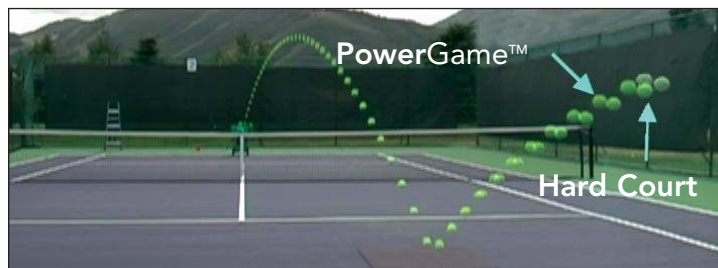

COLOR OPTIONS