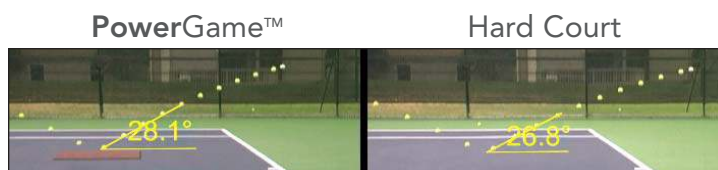

COLOR OPTIONS