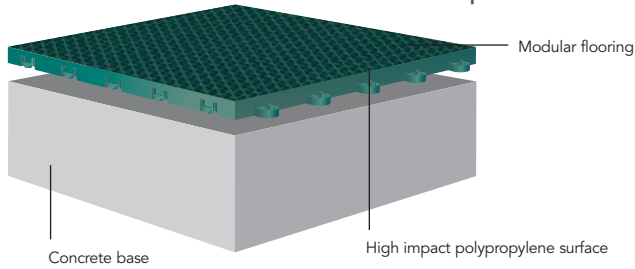

Sport Court® outdoor PowerGame™ surface is used in sports centers around the world and is the ideal solution for your facility, competition venue or backyard game court. Sport Court PowerGame goes over any new or existing hard surface, and outlasts conventional outdoor courts. Regardless of the level of play, athletes of all ages will enjoy the benefits of Sport Court competitive performance and safety at an affordable price.

PowerGame™ Sports Surface

SPECS

SYSTEM TYPE	Modular- Polypropylene
BALL BOUNCE	101.8%
ROLLING LOAD	170 psi
FRICTION	ASTM C1028: Dry / Wet 0.53 / 0.55
SHOCK ABSORPTION	ASTM F 1292* 2 feet drop height pass
SURFACE PACE	ITF CS/01/01-05-133: 52.1 (Fast Surface)
ABRASION RESISTANCE	.31 grams
TILE DIMENSIONS	12" x 12" x 5/8" (30.5cm x 30.5cm x 15.8mm)
COLOR AVAILABILITY	Bright Blue, Burgundy, Dark Blue, Evergreen, Gray, Clover, Grape, Bright Red, Titanium, Sand, Mustard, Steel Blue, Green, Tennis Blue, Granite, Earth, Terra-Cotta, Kiwi, Brick Red, Black Special orders available