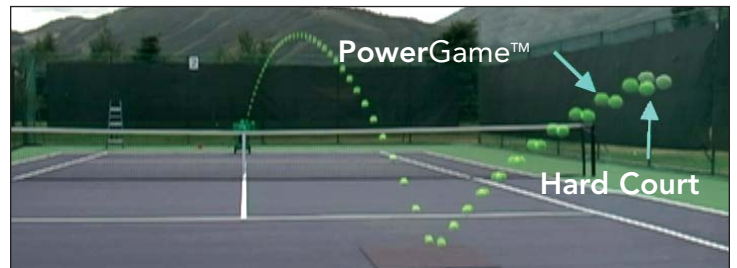

PowerGame™ Sports Surface

SPECS

SYSTEM TYPE	Modular- Polypropylene
BALL BOUNCE	101.8%
ROLLING LOAD	170 psi
FRICTION	ASTM C1028: Dry / Wet 0.53 / 0.55
SHOCK ABSORPTION	ASTM F 1292* 2 feet drop height pass
SURFACE PACE	ITF CS/01/01-05-133: 52.1 (Fast Surface)
ABRASION RESISTANCE	.31 grams
TILE DIMENSIONS	12" x 12" x 5/8" (30.5cm x 30.5cm x 15.8mm)
COLOR AVAILABILITY	Bright Blue, Burgundy, Dark Blue, Evergreen, Gray, Clover, Grape, Bright Red, Titanium, Sand, Mustard, Steel Blue, Green, Tennis Blue, Granite, Earth, Terra-Cotta, Kiwi, Brick Red, Black Special orders available

BENEFITS

- Lateral Forgiveness™ - Helps reduce joint stress and fatigue
- Fast speed rating by International Tennis Federation
- Patented Design - A uniform layer surface, that helps whisk away water from the court while providing superior ball bounce and traction
- Highest safety rating - Industry leader in minimizing skin abrasion and providing surface impact protection
- PowerGame™ provides a near identical ball bounce as concrete while providing a best in class, comfortable surface for active and repetitive play.